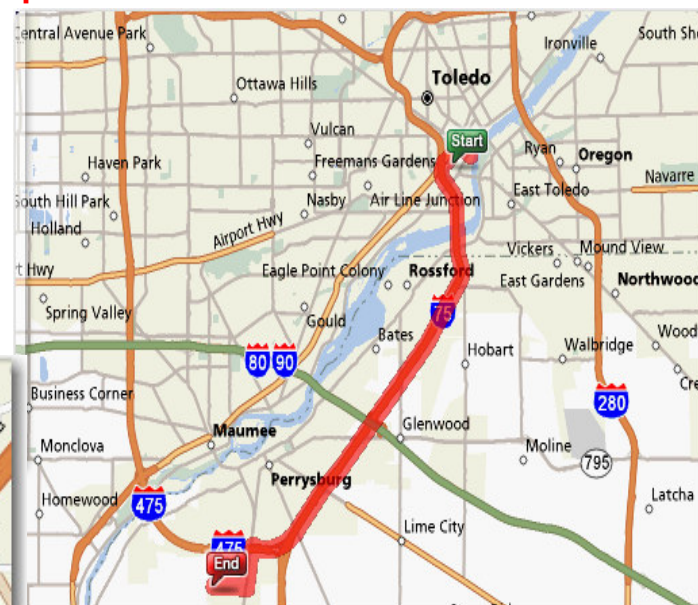

PERF 2009 INDOOR RC INVITATIONAL

Micro Flyer Demonstrations

Saturday April 4, 2009 Flying 7:00 to 10:30 pm.

The Perrysburg Electric River Fliers
present
PERF 2009

- Only 20 minutes South of the Toledo RC Exposition.
- Top Indoor Pilots from the United States and Canada will demonstrate their models.
- Invitational flying only, (no open flying).
- Near many restaurants and hotels
- A donation to help cover expenses is requested.

Perrysburg High School
13385 Roachton Road, Perrysburg, OH

Maneuvers	Distance
START	
1: Start out going SOUTHEAST on JEFFERSON AVE toward N SUMMIT ST / OH-65.	<0.1 miles
2: Turn RIGHT onto N SUMMIT ST / OH-65.	0.1 miles
3: Turn RIGHT onto MONROE ST / OH-51.	0.3 miles
4: Turn LEFT onto N MICHIGAN ST / OH-25 S. Continue to follow OH-25 S.	0.4 miles
5: Merge onto I-75 S via the ramp on the LEFT toward DAYTON.	9.0 miles
6: Merge onto I-475 N / US-23 N via EXIT 192 toward MAUMEE / ANN ARBOR.	0.8 miles
7: Take the OH-25 exit- EXIT 2- toward PERRYSBURG.	0.2 miles
8: Turn LEFT onto N DIXIE HWY / OH-25 S.	0.8 miles
9: Turn RIGHT onto ROACHTON RD.	0.8 miles
END	
10: End at Perrysburg High School: 13385 Roachton Rd, Perrysburg, OH 43551, US	
Total Est. Time: 17 minutes	Total Est. Distance: 12.76 miles